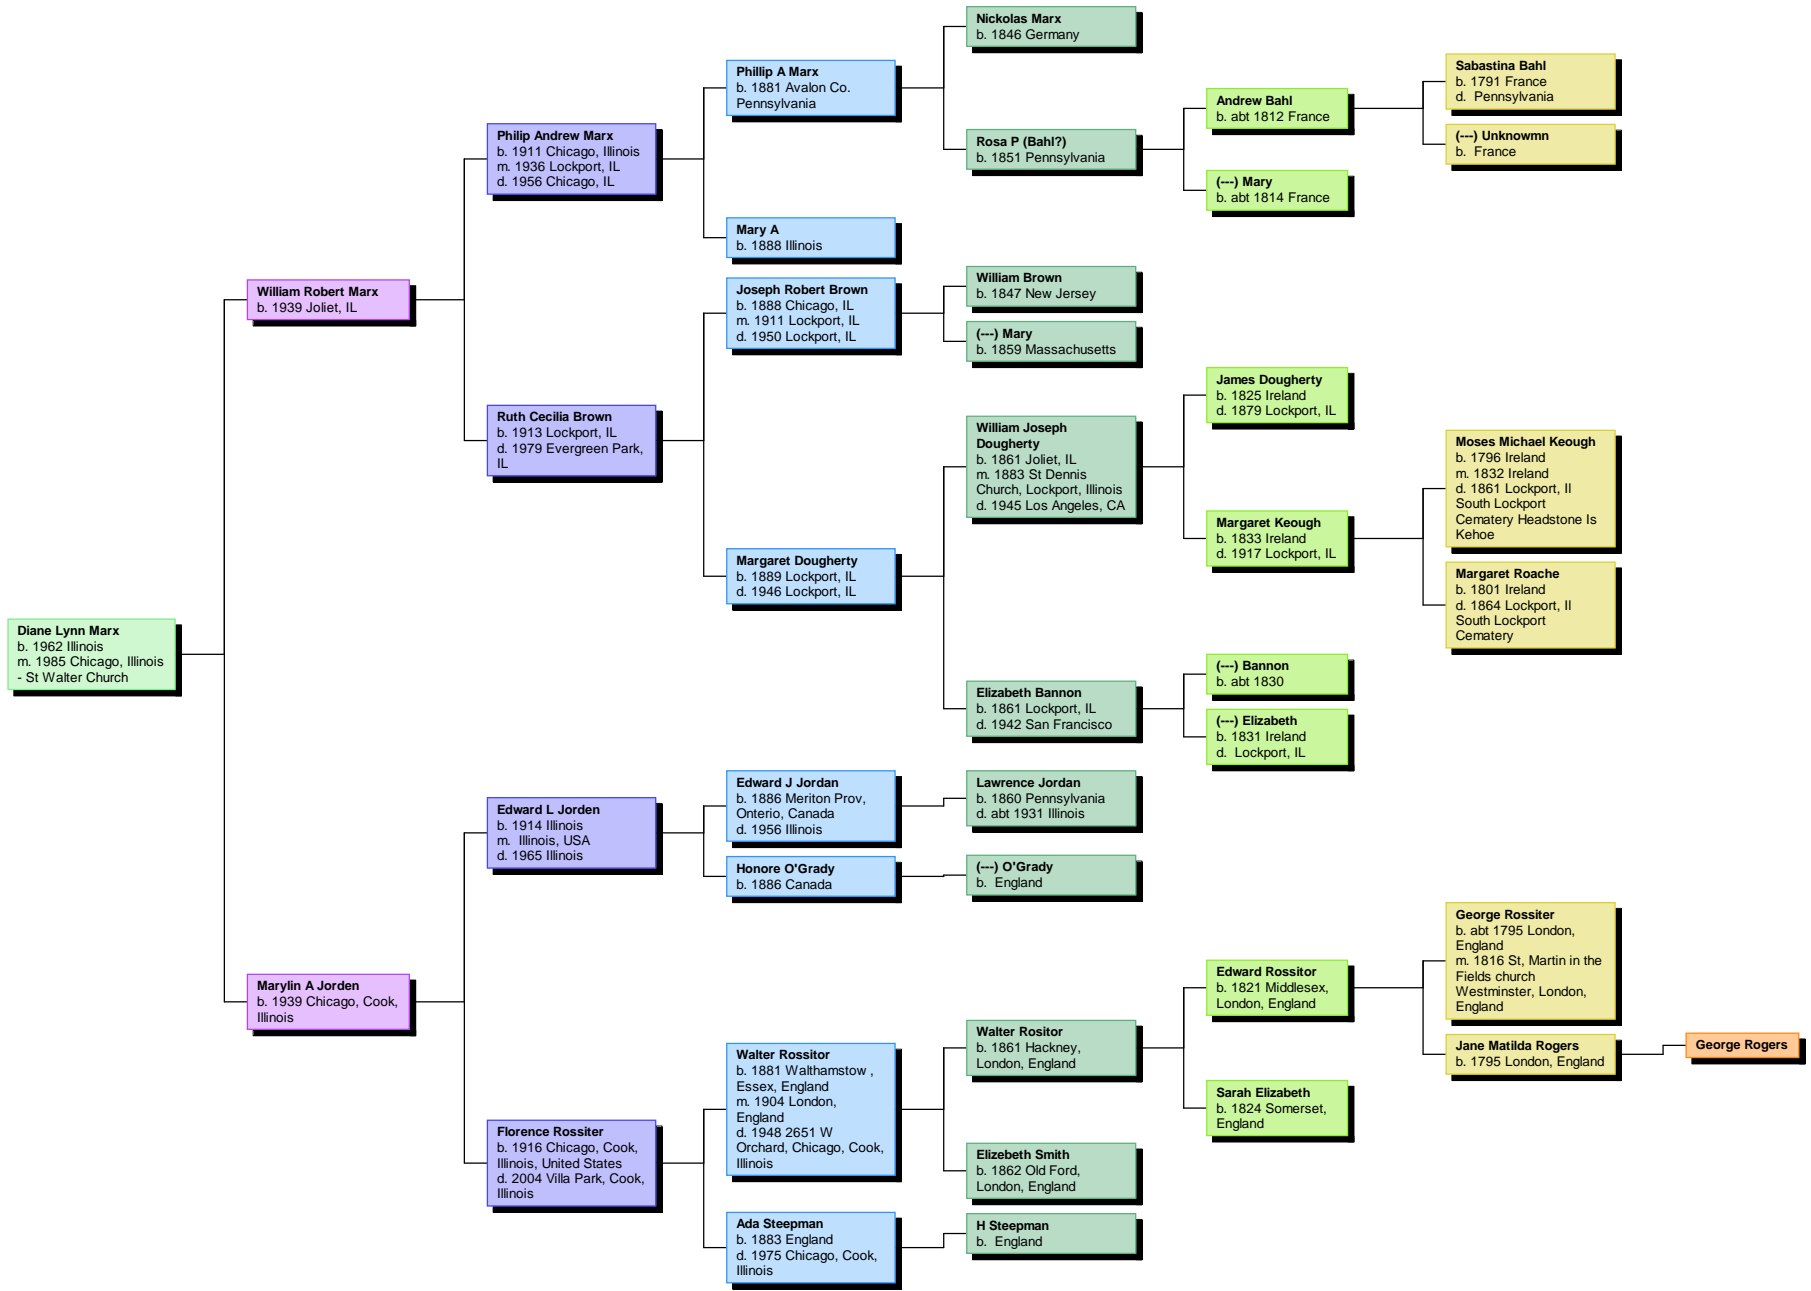

### Ancestors of Diane Lynn Marx

Donald Plefka, 8145 W 157 th St., Orland Park, Illinois, 60462, United States